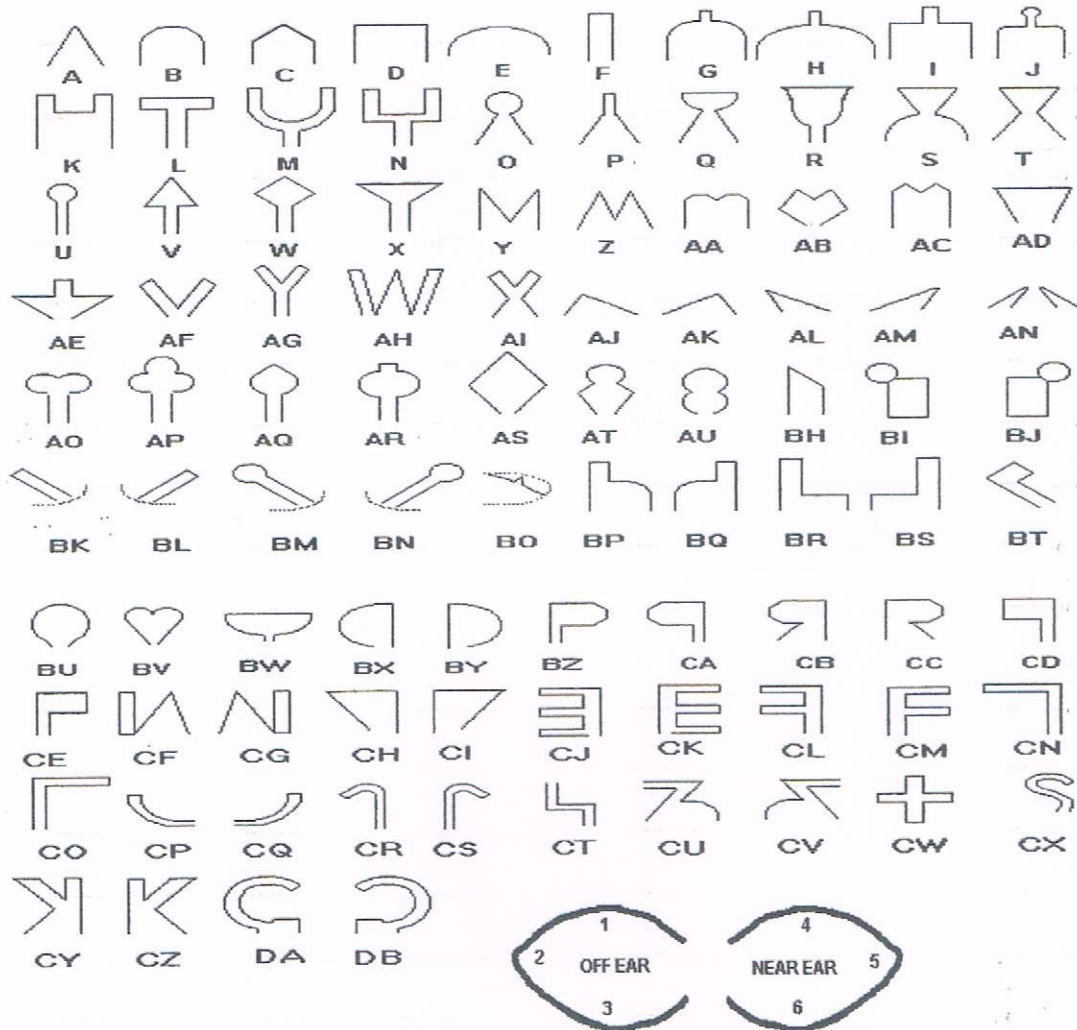

# HUMMELSTAD'S EARMARK PRICE LIST

*Northern Territory Chart*

43 Lillypool Road, South Grafton 2460

Phone: 02 6642 7130 ~ Fax: 02 6642 7515

Email: hummelstad.earmarks@bigpond.com

www.hummelstads.com.au www.hummelstads.com

**ALL EARMARKS HANDMADE BY FOURTH GENERATION TOOLMAKERS**

The beast's right ear.      The beast's left ear.

HPG EARMARK \$264.00    SPEYMARK \$264.00

New Earmarks and Repairs

All prices include GST

Single CATTLE = 121.00

Double CATTLE = 143.00

Single SHEEP = 110.00

Double SHEEP = 132.00

A = 242	M = 275	Y = 264	AK = 242	BI = 264	BU = 242	CG = 242	CS = 264
B = 242	N = 275	Z = 264	AL = 242	BJ = 264	BV = 242	CH = 242	CT = 275
C = 242	O = 242	AA = 264	AM = 242	BK = 242	BW = 242	CI = 242	CU = 264
D = 242	P = 242	AB = 264	AN = 330	BL = 242	BX = 242	CJ = 275	CV = 264
E = 242	Q = 253	AC = 253	AO = 253	BM = 242	BY = 242	CK = 275	CW = 275
F = 242	R = 264	AD = 242	AP = 264	BN = 242	BZ = 264	CL = 275	CX = 275
G = 242	S = 264	AE = 264	AQ = 253	BO = 275	CA = 264	CM = 275	CY = 275
H = 242	T = 264	AF = 264	AR = 264	BP = 242	CB = 264	CN = 242	CZ = 275
I = 242	U = 242	AG = 264	AS = 242	BQ = 242	CC = 264	CO = 242	DA = 275
J = 264	V = 264	AH = 264	AT = 264	BR = 242	CD = 242	CP = 242	DB = 275
K = 264	W = 253	AI = 264	AU = 242	BS = 242	CE = 242	CQ = 242	
L = 264	X = 253	AJ = 242	BH = 242	BT = 242	CF = 242	CR = 264	